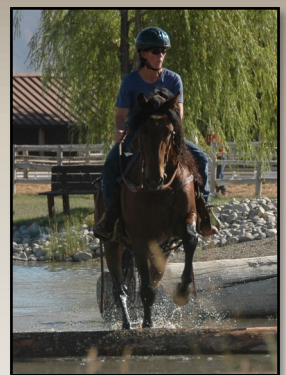

2023 Breeding Fee: $650

(no booking fee)*

☒ LFG	☒ Live Cover
☒ Cooled/Shipped	☐ Frozen

LITTLEWOOD MORGANS

Darren & Amie Taber

474 E. Highway 26, Shoshone, ID 83352

208-308-1549 (Amie, cell)

www.Littlewoodhorses.com

littlewoodhorses@hotmail.com

*For associated fees, breeding contract, etc., please contact stallion owner/lessee directly.